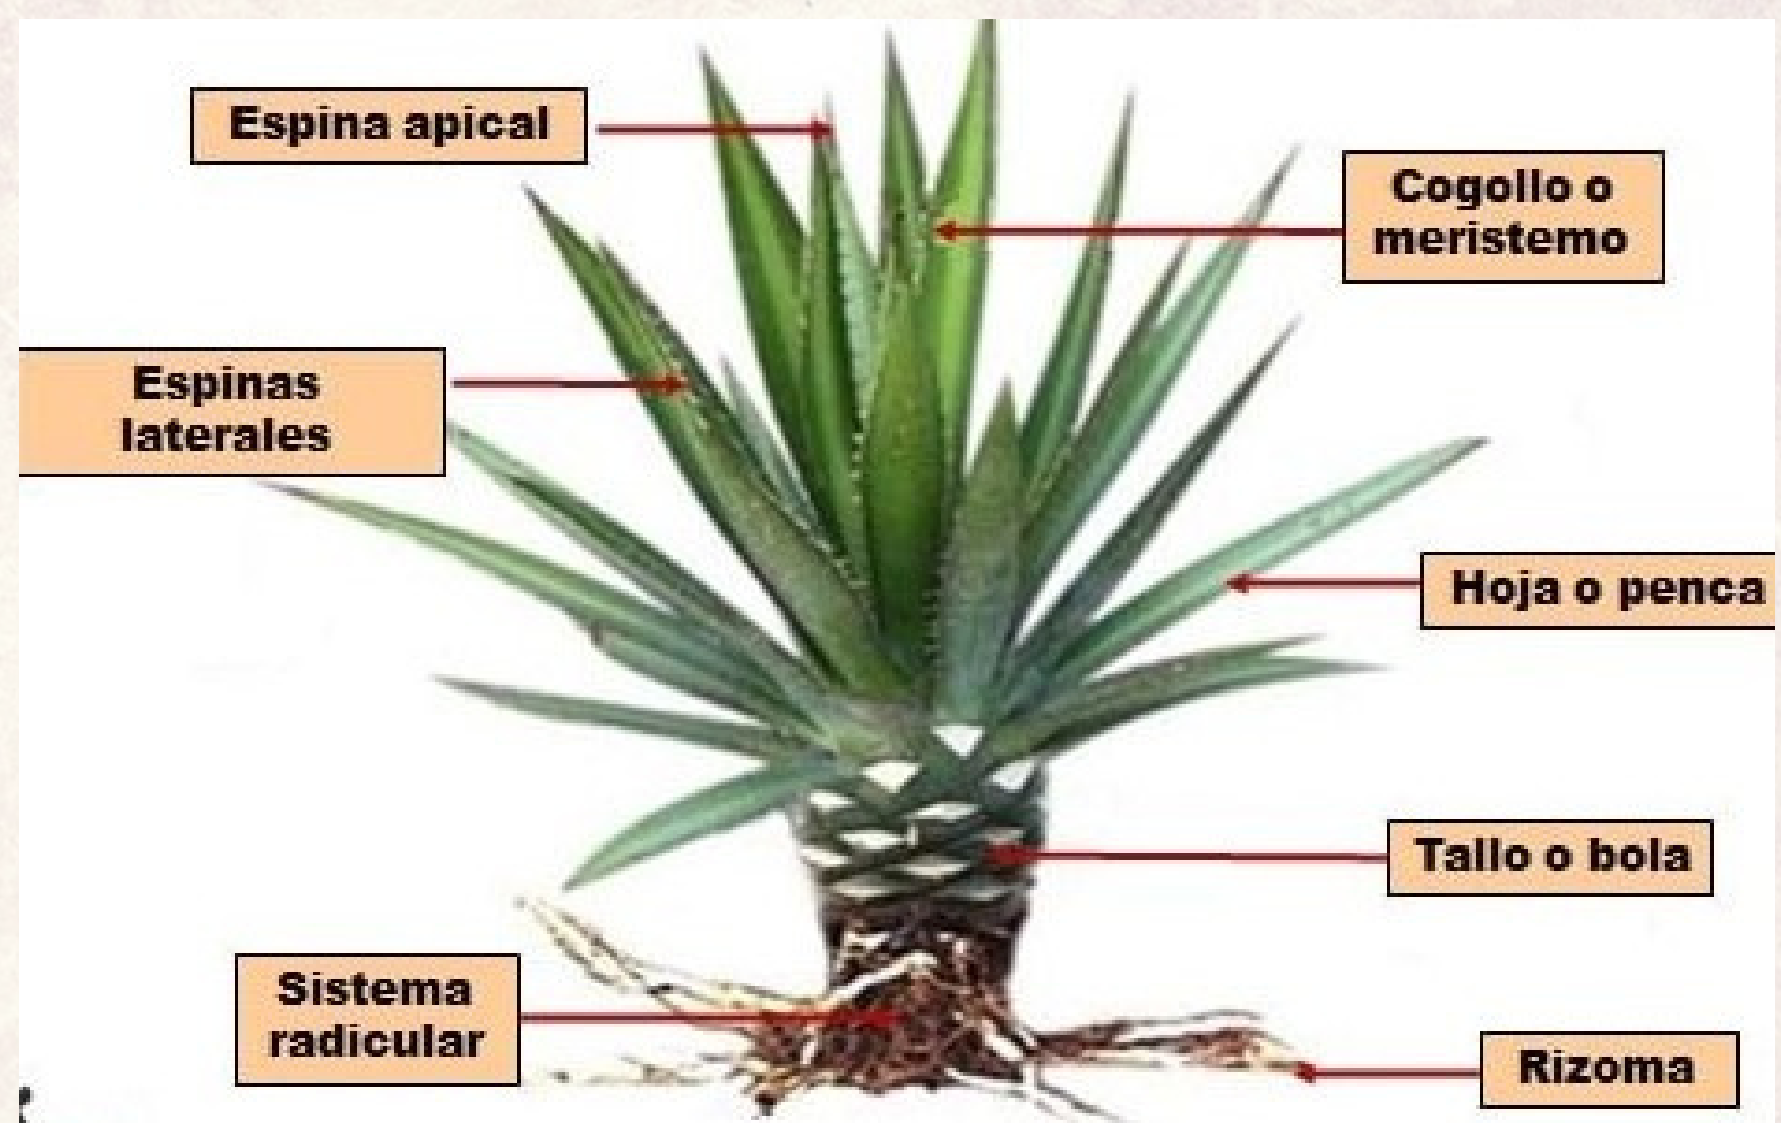

THE FIQUE AS AN ECOLOGICAL RESTORER

A look at fique crops that allows the restoration of soils.

1. The fique is a very rustic plant that has the ability to adapt to any type of soil and under all climatic conditions.

2. One of the most important parts of the Fique is its root, this part of the plant helps to tie the earth, likewise allows control over laminar erosion or soil drag.

All rights reserved by
Ecofibras Ltda ©

25%

I tell you something? Irregular growers are betting on soil restoration with this species of agave. 25% of them already give good testimonials.

3. The fique is one of the few plants with CAM metabolism, which absorb carbon dioxide at night and produce oxygen, while the other plants produce carbon dioxide at night due to the respiration process.

Plant morphology of fique

The fique adapts to any climatic condition.

The fique allows control over laminar erosion or the dragging of soils.

The fique produces oxygen and absorbs carbon dioxide.